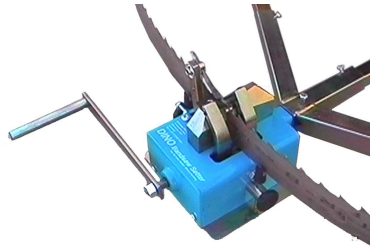

**Western Woodlot's**  
**DINO GRINDERS AND SETTERS**  
**Will give you the *cutting edge!***

**DINASAW BANDSAW SETTER**

- ❑ 100 teeth per minute
- ❑ Fast and accurate
- ❑ Light and efficient

**DINASAW BANDSAW SHARPENER**

- ❑ Three models available
- ❑ Sharpens blades from 1/2" to 1 1/4" tooth spacing

|                           |            |
|---------------------------|------------|
| Setter                    | \$ 850.00  |
| Manual Sharpener          | \$1,295.00 |
| Automatic Sharpener       | \$1,995.00 |
| Auto Kit                  | \$ 700.00  |
| T-Rex Chain Sharpener     | \$3,795.00 |
| Handi-Rex Chain Sharpener | \$2,195.00 |