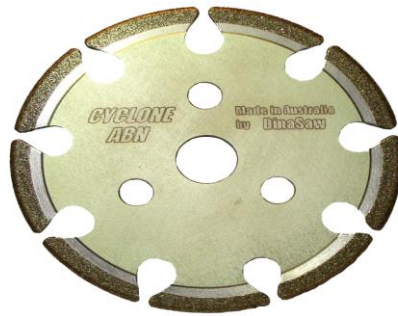

BAKER RESAW GUIDE PARTS

GUIDE WHEEL	\$38.50
1" TOP GUIDE PAD	\$17.50
1" BOTTOM GUIDE PAD	\$32.50
1 ¼" TOP GUIDE PAD	\$20.50
1 ¼" BOTTOM GUIDE PAD	\$38.75
GUIDE MOUNTING BRKT	\$38.50
GUIDE BLOCK	\$69.50
GUIDE FOOT	\$32.50
CONVEYOR BELTS	\$110.00 - \$172.00
HOLD DOWN BELTS	\$63.00

GRINDSTONES

RESIN BOND \$15.95

ABN WHEELS \$235.00 - \$390.00

GUIDES

1 ¼ ROLLER GUIDE \$ 120.00
1 ½ ROLLER GUIDE \$ 135.00

RESIN BOND GRINDSTONE [DINO SHARPENER]

ABN GRIND WHEELS FOR:
T-REX & HANDI-REX SHARPENERS
DINO BANDSAW SHARPENERS
OREGON SAW CHAIN SHARPENERS

1 ¼ and 1 ½ ROLLER GUIDES

BAND WHEEL BEARING

1" AND 1 1/4" BOTTOM GUIDE PADS

GUIDE BLOCK MOUNTING BRACKET

BACK ROLLER GUIDE

1" AND 1 1/4" TOP GUIDE PADS

GUIDE BLOCK

GUIDE FOOT