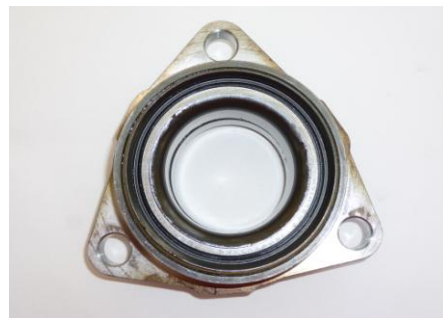

BAND WHEEL BEARING